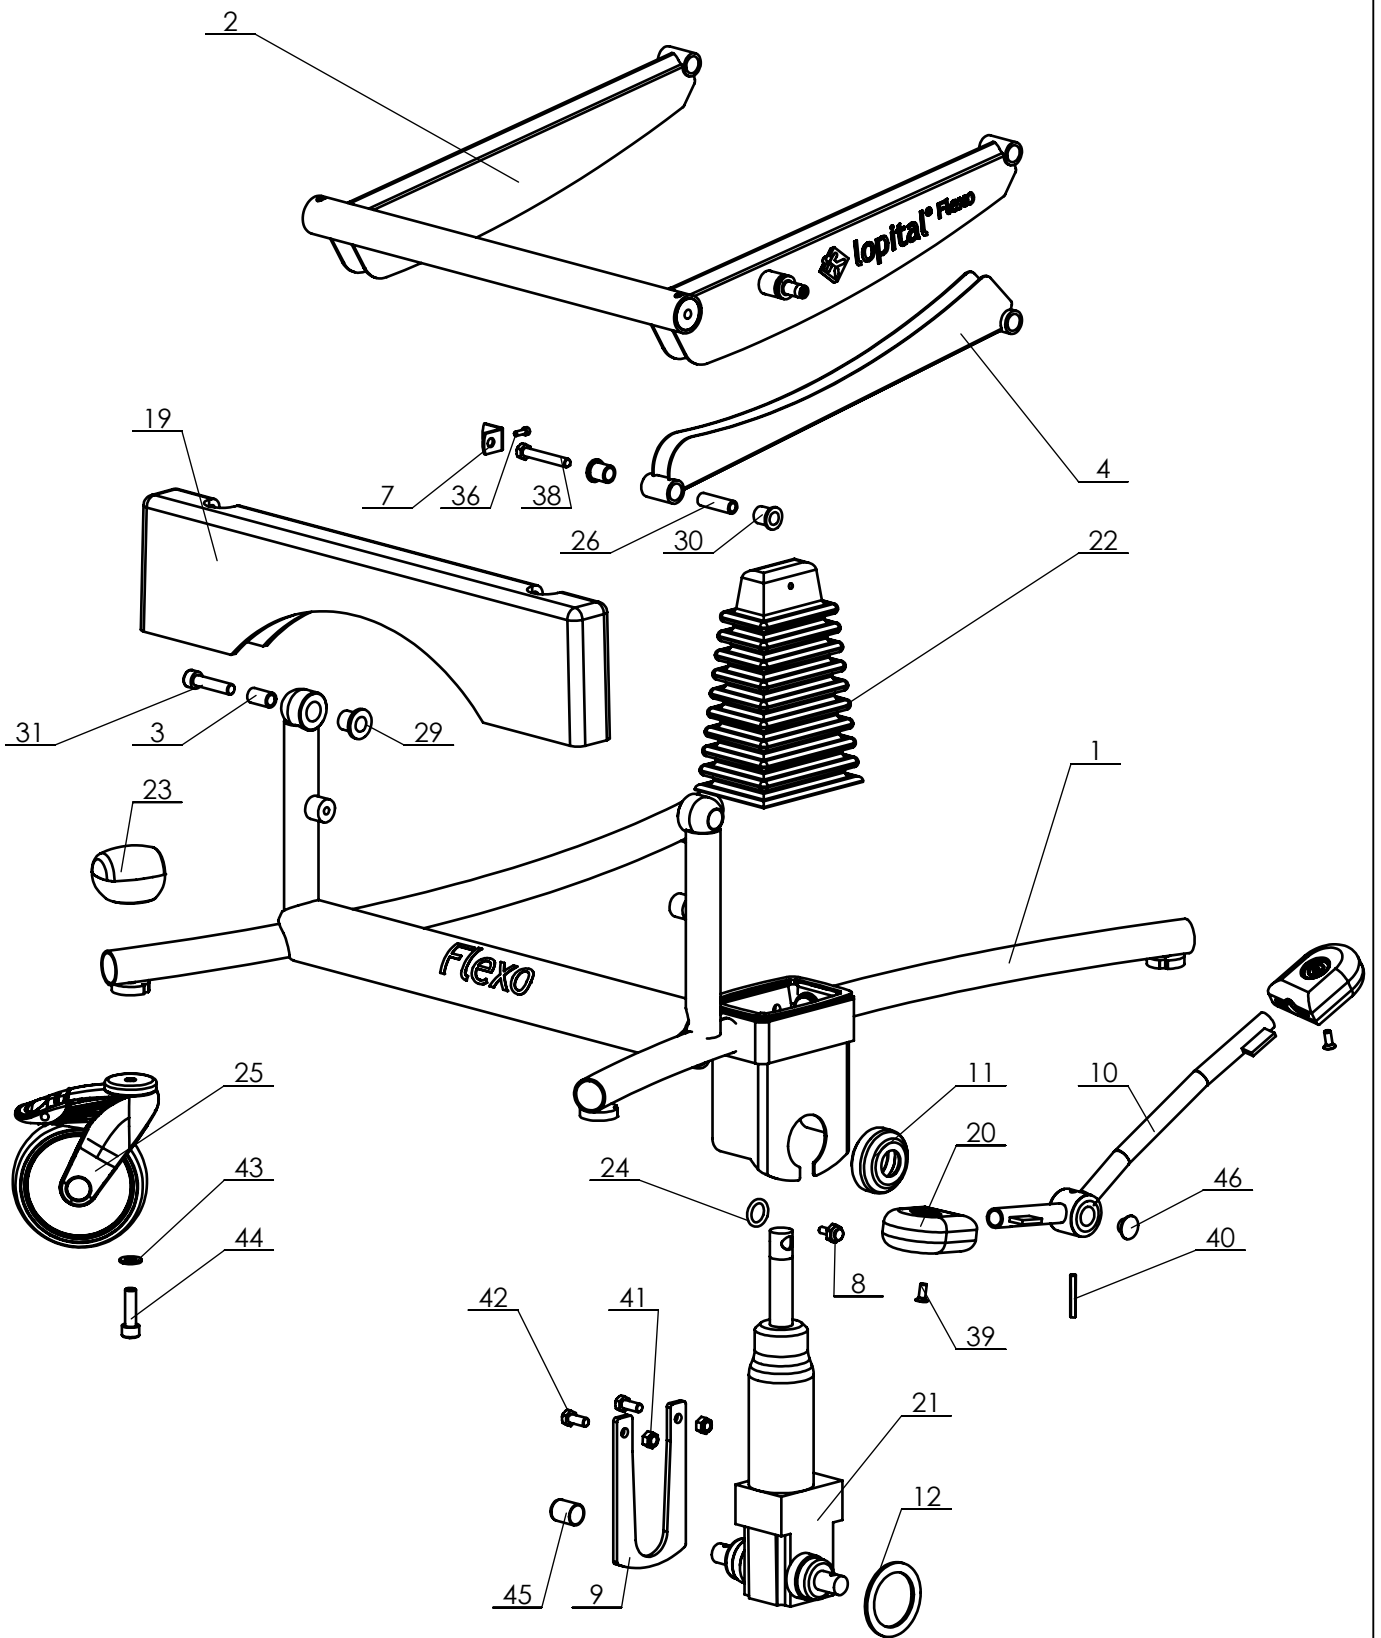

P:\SW-Tek\Flexo 51005199\51005199

Signed	PS	Date	02-11-2005
Revised	08 /KA	Date	08-01-2015
Revised	09 /KA	Date	03-03-2016

Overview parts Flexo Base frame

Copyright reserved
by law

Unit of measure-
ment: mm

Lopital Nederland bv

Type nr: 51005199